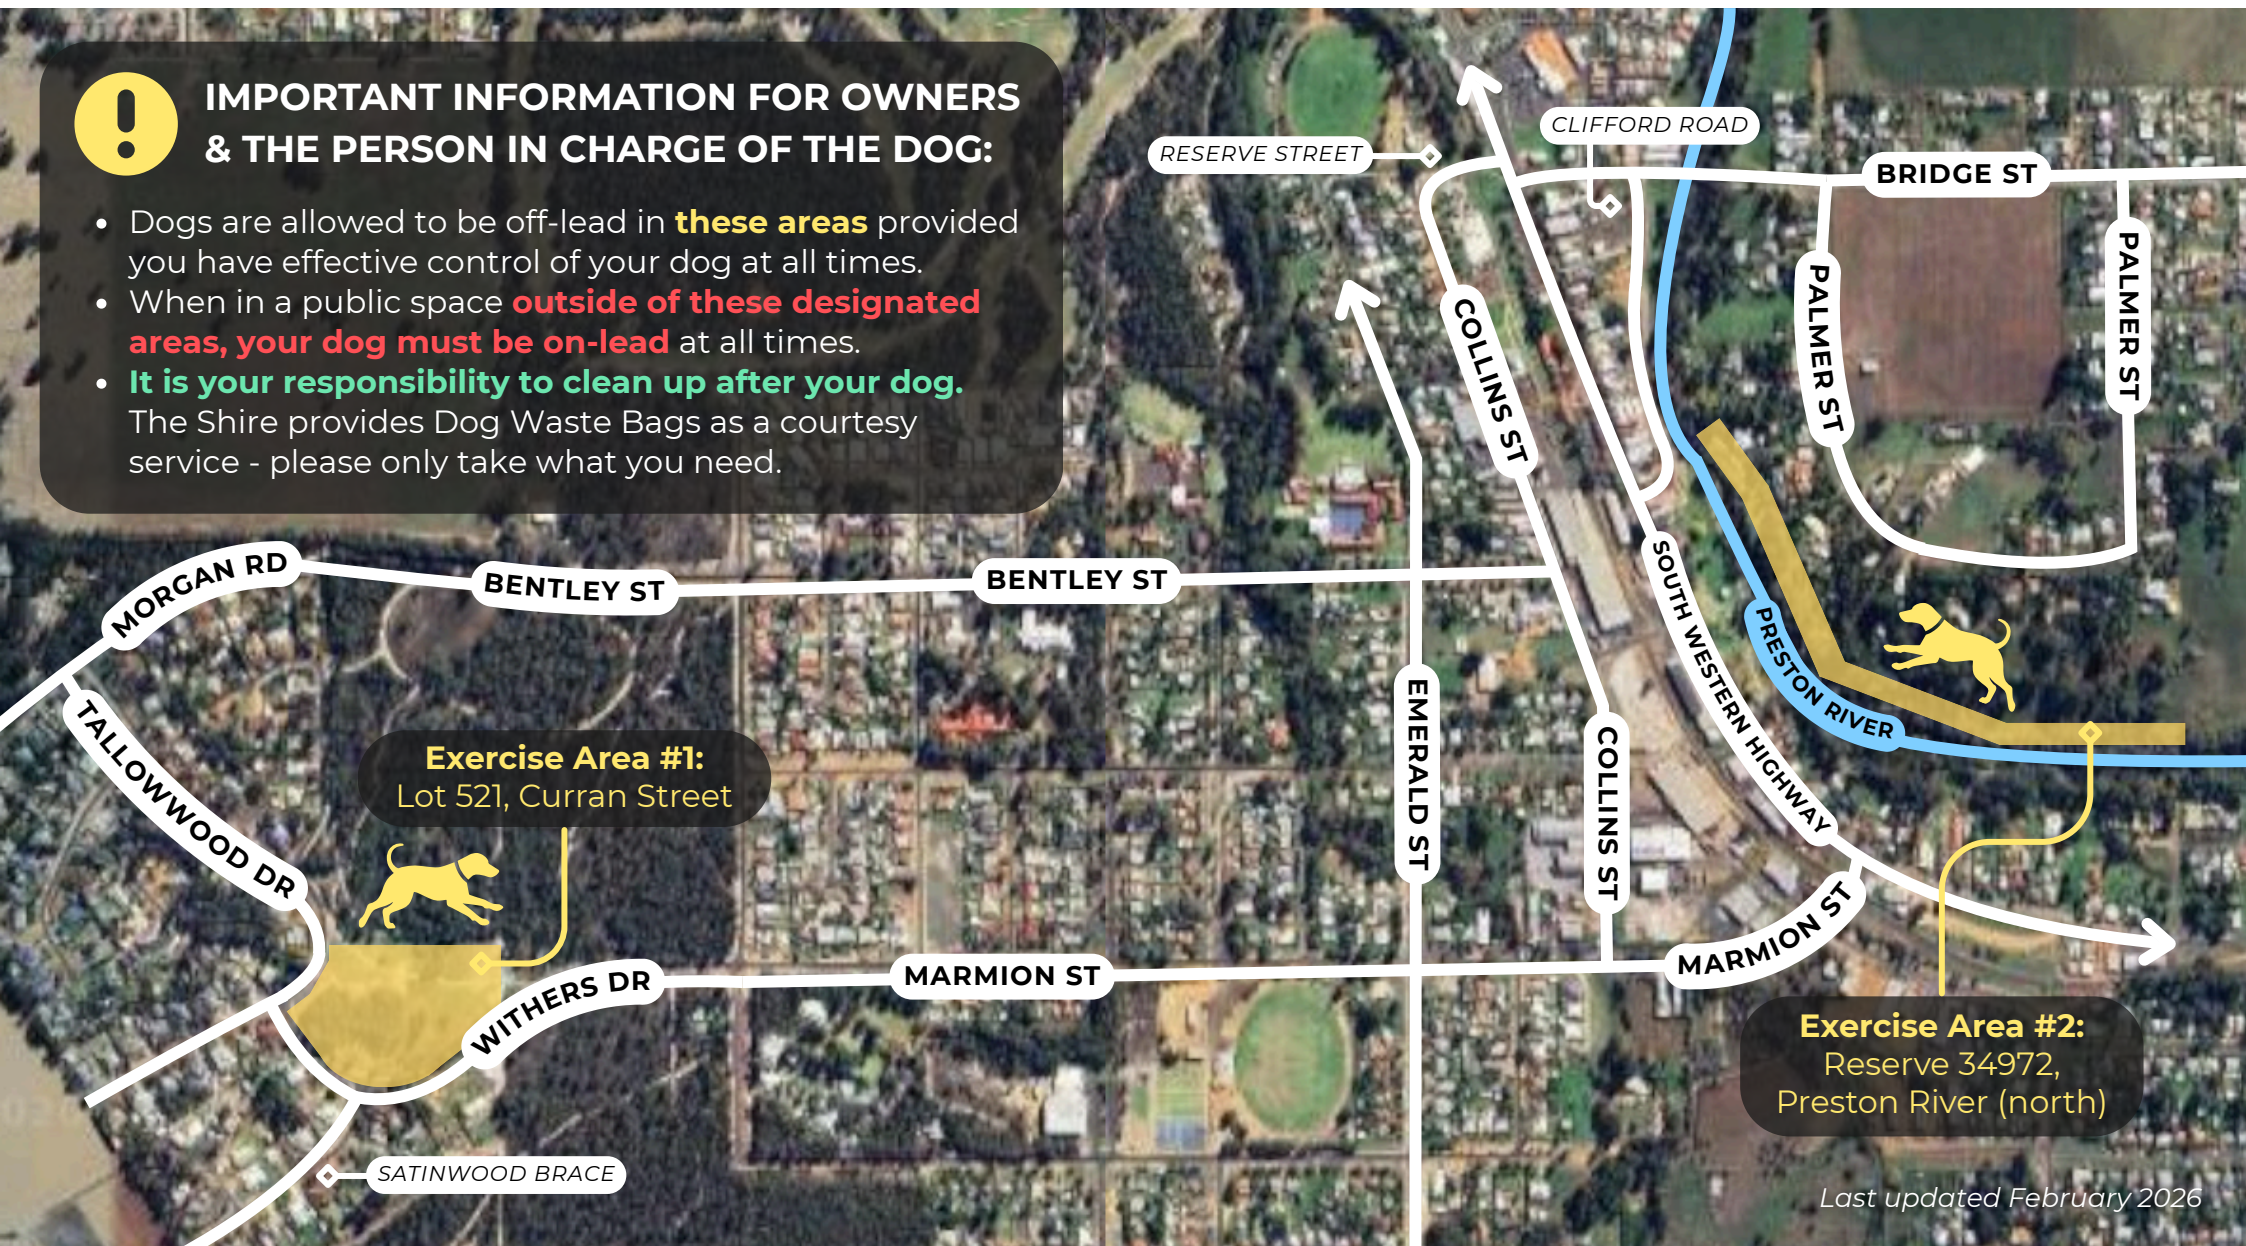

Off-lead Dog Exercise Areas in Donnybrook

Visit our website for information about animals, pets, and the Shire's Ranger Services: www.donnybrook-balingup.wa.gov.au

IMPORTANT INFORMATION FOR OWNERS & THE PERSON IN CHARGE OF THE DOG:

- Dogs are allowed to be off-lead in **these areas** provided you have effective control of your dog at all times.
- When in a public space **outside of these designated areas, your dog must be on-lead** at all times.
- **It is your responsibility to clean up after your dog.** The Shire provides Dog Waste Bags as a courtesy service - please only take what you need.

Exercise Area #1:
Lot 521, Curran Street

Exercise Area #2:
Reserve 34972,
Preston River (north)